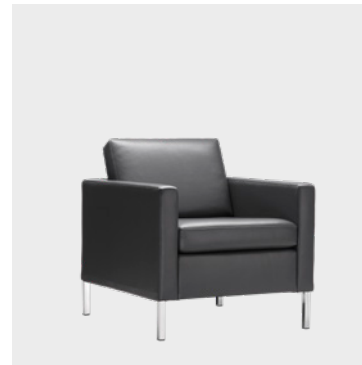

KEILHAUER | Lounge Seating

Doon

¹ Active perch only (Doko)