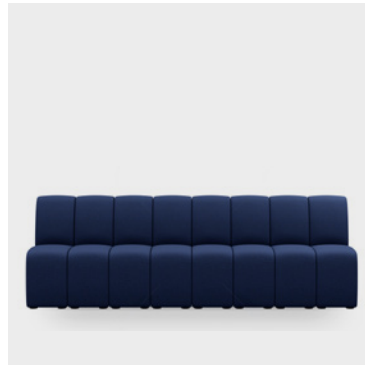

.....
⁵ Low-back lounge chair only (Symm)
⁷ Division Twelve products

Sofas + Benches

KEILHAUER | Sofas + Benches

141

Boxcar

By The Foot

Cahoots (Mingle)

Canal